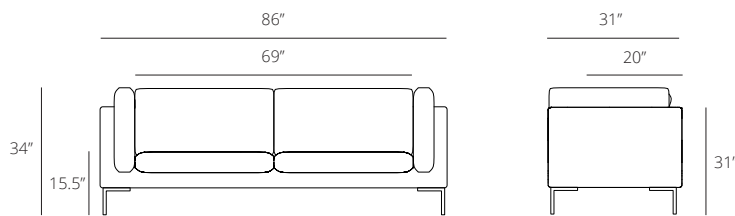

Grid Sofa

Staple Collection

PRODUCT INFO

Description

Modern, masculine and pragmatic. This sofa features defined lines, well balanced forms and refined durability. The firm but comfortable cushioning exudes a strong presence in any interior.

Construction

Contract quality inside and out - Solid pine and plywood frame wrapped in commercial grade upholstery fabrics with powder coated steel legs.

Dimensions

Overall: H:34" W:86" D:31"
Seat Dimensions: H:15.5" W:69" D:20"
Arm: H:31"

Care

Vacuum regularly with a soft brush attachment. Immediately blot spills with a clean white cloth, moving toward the center of the spill. Do not rub. Cleaning code: S

Assembly

Easy assembly with included instructions and tool

Warranty

3 Years

Finishes

Choose between Carbon, Rouge, Char (cushions) and Onyx Black Leather (outer) or Static Grey (cushions) and Cloud (outer). Base: Matte black steel legs

Lead time

In stock ships in 2 business days Custom requests and backorders ship in 12 - 16 weeks

CUSHIONS/OUTER/LEGS

CARBON / CARBON / MATTE BLACK

CHAR / ONYX LEATHER / MATTE BLACK

STATIC GREY / CLOUD / MATTE BLACK

ROUGE / ROUGE / MATTE BLACK